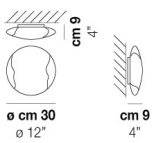

OTHER VERSION AVAILABLE

Click on the version to go to the web version of the product

LIO PP 30