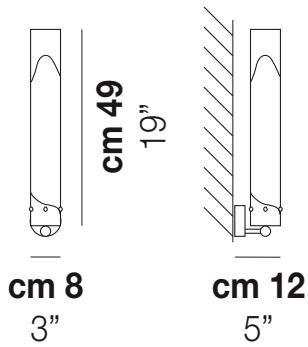

LIO AP 48

TECHNICAL DATA:

CERTIFICATIONS:

LIGHT SOURCES

1x77w 220-240V
50/60 Hz E27

VOLUME Mc 0,05

GROSS WEIGHT Kg 3

NET WEIGHT Kg 1,7