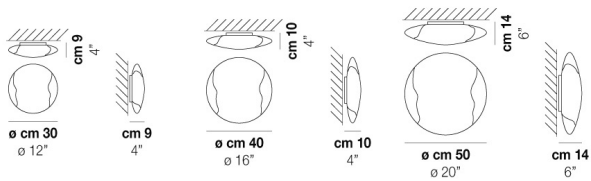

OTHER VERSION AVAILABLE

Click on the version to go to the web version of the product

LIO PP 30

LIO PP 40

LIO PP 50

LIO AP L1 P

LIO AP L2 P