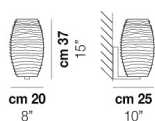

DAMASCO AP KIT C

TECHNICAL DATA:

CERTIFICATIONS:

LIGHT SOURCES

1x60w 220-240V 50/60 Hz G9

VOLUME Mc 0,03
GROSS WEIGHT Kg 2,1
NET WEIGHT Kg 1,3

download

SHADE FINISHING

DAMAS AP G

DAMAS AP 1A P

DAMAS AP 2A P