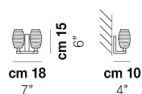

DAMAS AP 2A P