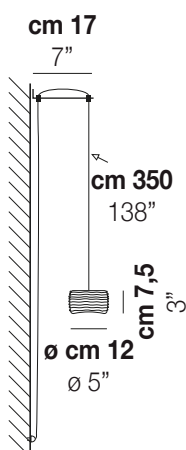

DAMASCO AP KIT C

TECHNICAL DATA:

CERTIFICATIONS:

LIGHT SOURCES

1x60w 220-240V 50/60 Hz G9

VOLUME Mc 0,03
GROSS WEIGHT Kg 2,1
NET WEIGHT Kg 1,3

download

SHADE FINISHING