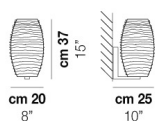

DAMASCO AP 2B P

TECHNICAL DATA:

CERTIFICATIONS:

LIGHT SOURCES

2x60w 220-240V
50/60 Hz G9

VOLUME Mc 0,05
GROSS WEIGHT Kg 3,1
NET WEIGHT Kg 1,61

[download](#)

SHADE FINISHING

DAMAS AP G

DAMAS AP 1A P

DAMAS AP 2A P