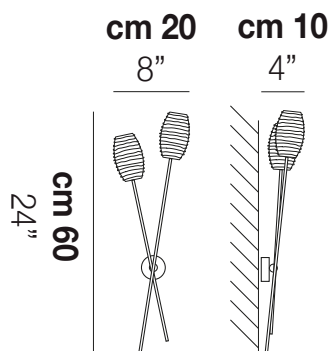

DAMASCO AP 2B P

TECHNICAL DATA:

CERTIFICATIONS:

LIGHT SOURCES

2x60w 220-240V
50/60 Hz G9

VOLUME Mc 0,05
GROSS WEIGHT Kg 3,1
NET WEIGHT Kg 1,61

[download](#)

SHADE FINISHING