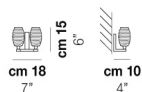

DAMAS AP 2A P