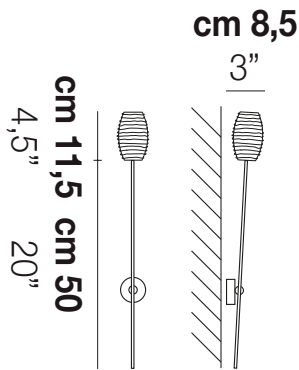

DAMASCO AP 1B P

TECHNICAL DATA:

CERTIFICATIONS:

LIGHT SOURCES

1x60w 220-240V
50/60 Hz G9

VOLUME Mc 0,05
GROSS WEIGHT Kg 2,38
NET WEIGHT Kg 1

download

SHADE FINISHING