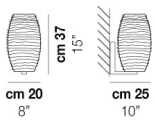

DAMASCO AP 1B P

TECHNICAL DATA:

CERTIFICATIONS:

LIGHT SOURCES

1x60w 220-240V
50/60 Hz G9

VOLUME Mc 0,05
GROSS WEIGHT Kg 2,38
NET WEIGHT Kg 1

download

SHADE FINISHING

FRAME FINISHING

OTHER VERSION AVAILABLE

Click on the version to go to the web version of the product

DAMAS AP G