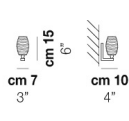

DAMAS AP 1A P