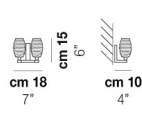

DAMAS AP 2A P