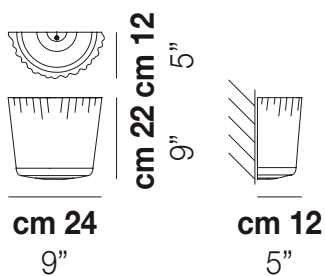

CLOTH AP P

TECHNICAL DATA:

CERTIFICATIONS:

LIGHT SOURCES

1x77w 220-240V
50/60 Hz E27

VOLUME Mc 0,05
GROSS WEIGHT Kg 3,6
NET WEIGHT Kg 2,2

download

SHADE FINISHING