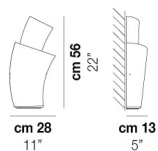

OTHER AVAILABLE VERSIONS