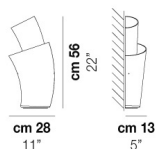

OTHER AVAILABLE VERSIONS

ASSIB AP SIN