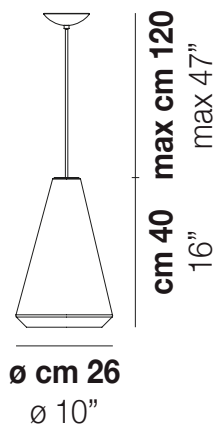

WITHWHIT SP M

LIGHTING SOURCES

E27  1x100w 220-240V
 50/60 Hz

E27

LED C  1x5w 220-240V
 50/60 Hz

LED 5W - (DRIVER INCLUSO) - 2700K - 600 LUMENS -
 DIMMERABILE

Mc 0,08

Kg 6