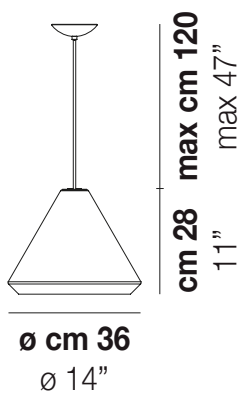

WITHWHIT SP G

LIGHTING SOURCES

E27 1x100w 220-240V
 50/60 Hz

 1x5w 220-240V
 50/60 Hz

E27

LED 5W - (DRIVER INCLUSO) - 2700K - 600 LUMENS - DIMMERABILE

Mc 0,1

Kg 5