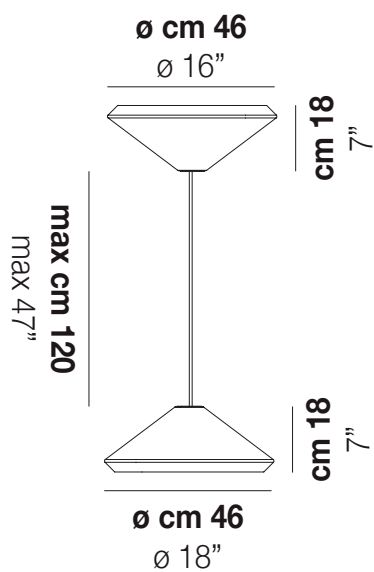

WITHWHIT SP 46 X

:

:

LIGHTING SOURCES

E27  3x100w 220-240V 50/60 Hz

E27

LED C  3x5w 220-240V 50/60 Hz

LED 5W - (DRIVER INCLUSO) - 2700K - 600 LUMENS - DIMMERABILE

Mc 0,2

Kg 12

Kg 8

download resources

BC/ST

BC

OTHER AVAILABLE VERSIONS