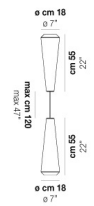

Mc 0,24

Kg 12

Kg 7

download resources

BC/ST

BC

OTHER AVAILABLE VERSIONS

WITHW SP 18 G

WITHW SP 18 M

WITHW SP 18 P

WITHW SP 18 X

WITHW SP 26 G

WITHW SP 26 M

WITHW SP 26 P

WITHW SP 26 X

WITHW SP 36 G