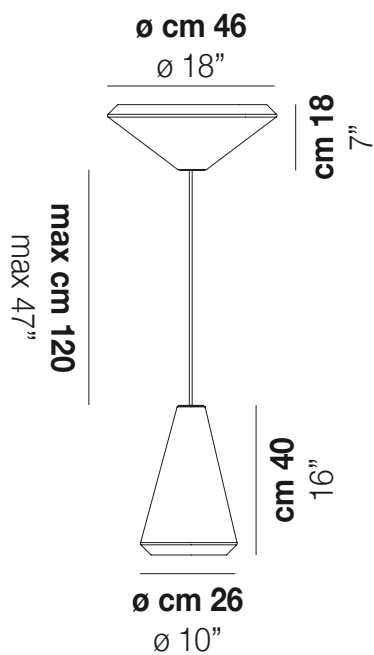

WITHWHIT SP 46 M

:

:

LIGHTING SOURCES

E27 3x100w 220-240V 50/60 Hz

E27

LED C 3x5w 220-240V 50/60 Hz

LED 5W - (DRIVER INCLUSO) - 2700K - 600 LUMENS - DIMMERABILE

Mc 0,24

Kg 12

Kg 7

download resources

BC/ST

BC

OTHER AVAILABLE VERSIONS

WITHW SP 18 G

WITHW SP 18 M

WITHW SP 18 P

WITHW SP 18 X

WITHW SP 26 G

WITHW SP 26 M

WITHW SP 26 P

WITHW SP 26 X

WITHW SP 36 G

WITHW SP 36 M

WITHW SP 36 P

WITHW SP 36 X

WITHW SP 46 G

WITHW SP 46 P

WITHW SP 46 X

WITHW SP G

WITHW SP M