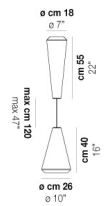

Mc 0,24

Kg 12

Kg 7

download resources

BC/ST

BC

OTHER AVAILABLE VERSIONS

WITHW SP 18 G

WITHW SP 18 M

WITHW SP 18 P

WITHW SP 18 X

WITHW SP 26 G

WITHW SP 26 M

WITHW SP 26 P

WITHW SP 26 X

WITHW SP 36 G