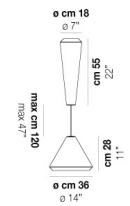

Mc 0,24

Kg 12

Kg 7

download resources

BC/ST

BC

OTHER AVAILABLE VERSIONS

WITHW SP 18 G

WITHW SP 18 M

WITHW SP 18 P

WITHW SP 18 X

WITHW SP 26 G

WITHW SP 26 M

WITHW SP 26 P

WITHW SP 26 X

WITHW SP 36 G