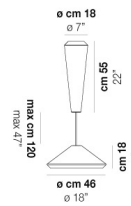

Mc 0,24

Kg 12

Kg 7

download resources

BC/ST

BC

OTHER AVAILABLE VERSIONS

WITHW SP 18 G

WITHW SP 18 M

WITHW SP 18 P

WITHW SP 18 X

WITHW SP 26 G

WITHW SP 26 M

WITHW SP 26 P

WITHW SP 26 X

WITHW SP 36 G