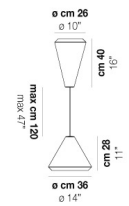

Mc 0,24

Kg 12

Kg 7

download resources

BC/ST

BC

OTHER AVAILABLE VERSIONS

WITHW SP 18 G

WITHW SP 18 M

WITHW SP 18 P

WITHW SP 18 X

WITHW SP 26 G

WITHW SP 26 M

WITHW SP 26 P

WITHW SP 26 X

WITHW SP 36 G