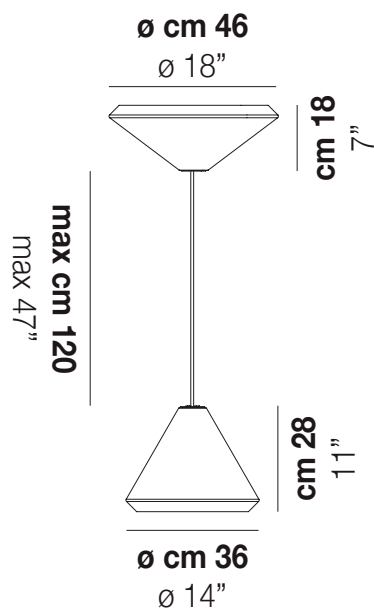

WITHWHIT SP 46 G

:

:

LIGHTING SOURCES

E27  3x100w 220-240V 50/60 Hz

E27

 3x5w 220-240V 50/60 Hz

LED 5W - (DRIVER INCLUSO) - 2700K - 600 LUMENS - DIMMERABILE

Mc 0,26

Kg 12

Kg 7

download resources

BC/ST

BC

OTHER AVAILABLE VERSIONS