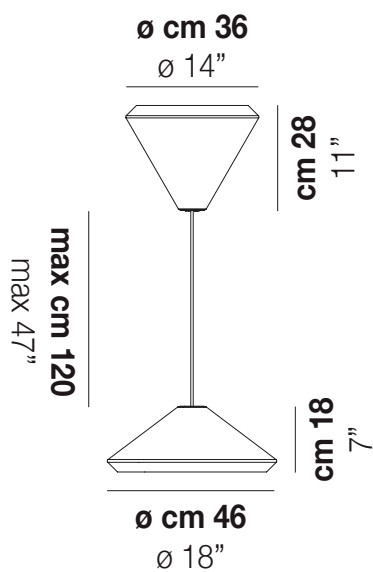

WITHWHIT SP 36 X

:

:

LIGHTING SOURCES

E27  2x100w 220-240V 50/60 Hz

E27

LED C  2x5w 220-240V 50/60 Hz

LED 5W - (DRIVER INCLUSO) - 2700K - 600 LUMENS - DIMMERABILE

Mc 0,21

Kg 11

Kg 5,6

download resources

BC/ST

BC

OTHER AVAILABLE VERSIONS