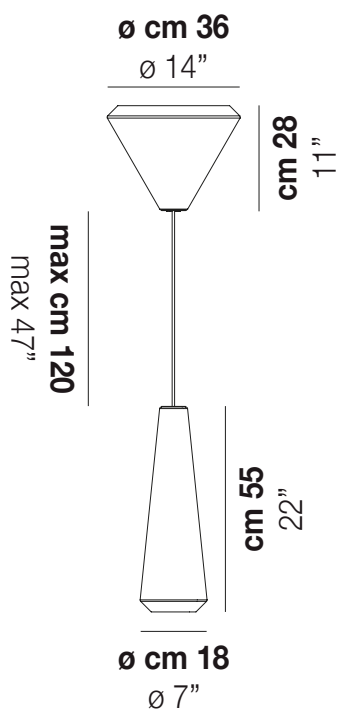

WITHWHIT SP 36 P

:
: **CE EAC**

LIGHTING SOURCES

| | | | |
|------------------------------|--------|----------------------|--|
| E27 | 2x100w | 220-240V 50/60 Hz | E27 |
| LED C 5.28W/10W 2.700K | 2x5w | 220-240V 50/60 Hz | LED 5W - (DRIVER INCLUSO) - 2700K - 600 LUMENS - DIMMERABILE |

Mc 0,2
Kg 9
Kg 5

download resources

BC/ST

BC

OTHER AVAILABLE VERSIONS