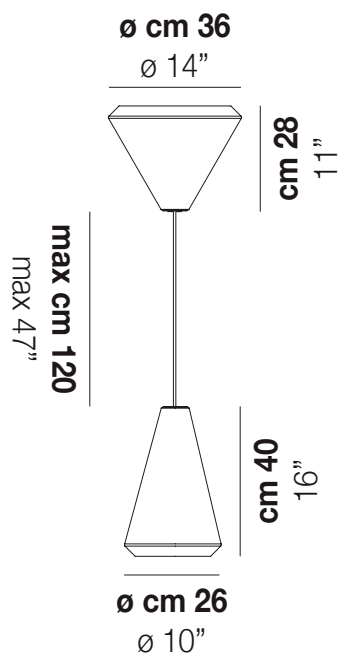

WITHWHIT SP 36 M

:

:

LIGHTING SOURCES

E27  2x100w 220-240V 50/60 Hz

E27

 2x5w 220-240V 50/60 Hz

LED 5W - (DRIVER INCLUSO) - 2700K - 600 LUMENS - DIMMERABILE

Mc 0,21

Kg 9,5

Kg 5,5

download resources

BC/ST

BC

OTHER AVAILABLE VERSIONS