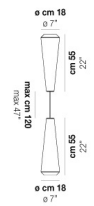

Mc 0,32

Kg 0

Kg 0

download resources

BC/ST

BC

OTHER AVAILABLE VERSIONS

WITHW SP 18 G

WITHW SP 18 M

WITHW SP 18 P

WITHW SP 18 X

WITHW SP 26 G

WITHW SP 26 M

WITHW SP 26 P

WITHW SP 26 X

WITHW SP 36 M