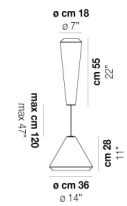

Mc 0,32

Kg 0

Kg 0

download resources

BC/ST

BC

OTHER AVAILABLE VERSIONS

WITHW SP 18 G

WITHW SP 18 M

WITHW SP 18 P

WITHW SP 18 X

WITHW SP 26 G

WITHW SP 26 M

WITHW SP 26 P

WITHW SP 26 X

WITHW SP 36 M