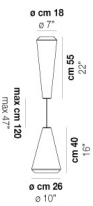

Mc 0,32

Kg 0

Kg 0

download resources

BC/ST

BC

OTHER AVAILABLE VERSIONS

WITHW SP 18 G

WITHW SP 18 M

WITHW SP 18 P

WITHW SP 18 X

WITHW SP 26 G

WITHW SP 26 M

WITHW SP 26 P

WITHW SP 26 X

WITHW SP 36 M