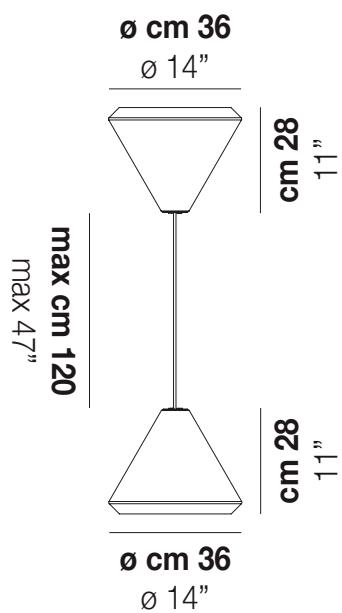

WITHWHIT SP 36 G

:

:

LIGHTING SOURCES

E27 2x100w 220-240V 50/60 Hz

E27

LED C 2x5w 220-240V 50/60 Hz

LED 5W - (DRIVER INCLUSO) - 2700K - 600 LUMENS - DIMMERABILE

Mc 0,32

Kg 0

Kg 0

download resources

BC/ST

BC

OTHER AVAILABLE VERSIONS

WITHW SP 18 G

WITHW SP 18 M

WITHW SP 18 P

WITHW SP 18 X

WITHW SP 26 G

WITHW SP 26 M

WITHW SP 26 P

WITHW SP 26 X

WITHW SP 36 M

WITHW SP 36 P

WITHW SP 36 X

WITHW SP 46 G

WITHW SP 46 M

WITHW SP 46 P

WITHW SP 46 X

WITHW SP G

WITHW SP M