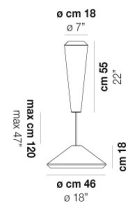

Mc 0,32

Kg 0

Kg 0

download resources

BC/ST

BC

OTHER AVAILABLE VERSIONS

WITHW SP 18 G

WITHW SP 18 M

WITHW SP 18 P

WITHW SP 18 X

WITHW SP 26 G

WITHW SP 26 M

WITHW SP 26 P

WITHW SP 26 X

WITHW SP 36 M