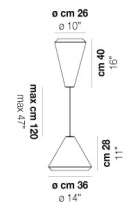

Mc 0,32

Kg 0

Kg 0

download resources

BC/ST

BC

OTHER AVAILABLE VERSIONS

WITHW SP 18 G

WITHW SP 18 M

WITHW SP 18 P

WITHW SP 18 X

WITHW SP 26 G

WITHW SP 26 M

WITHW SP 26 P

WITHW SP 26 X

WITHW SP 36 M