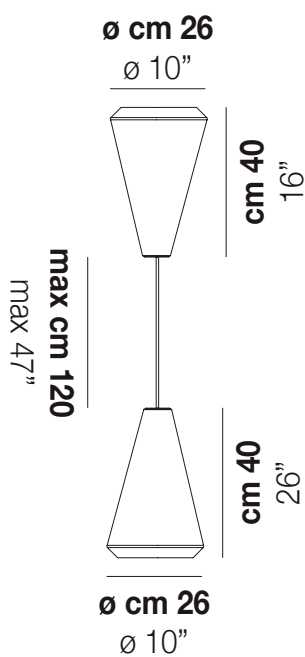

WITHWHIT SP 26 M

:

:

LIGHTING SOURCES

E27  2x100w 220-240V 50/60 Hz

E27

LED C  2x5w 220-240V 50/60 Hz

LED 5W - (DRIVER INCLUSO) - 2700K - 600 LUMENS - DIMMERABILE

Mc 0,22

Kg 8,2

Kg 5

download resources

BC/ST

BC

OTHER AVAILABLE VERSIONS