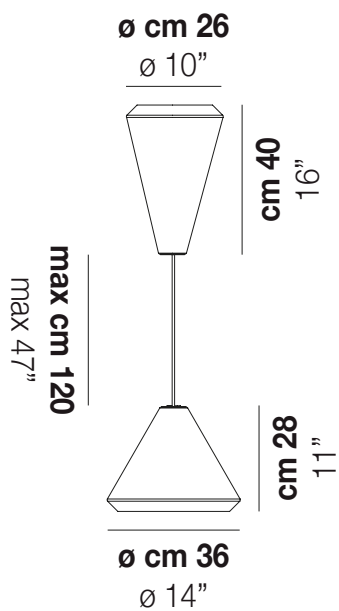

WITHWHIT SP 26 G

:

:

LIGHTING SOURCES

E27  2x100w 220-240V 50/60 Hz

E27

LED  2x5w 220-240V 50/60 Hz

LED 5W - (DRIVER INCLUSO) - 2700K - 600 LUMENS - DIMMERABILE

Mc 0,22

Kg 8,5

Kg 5

download resources

BC/ST

BC

OTHER AVAILABLE VERSIONS