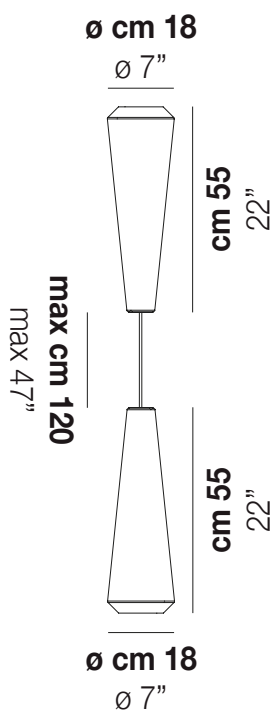

WITHWHIT SP 18 P

:  

LIGHTING SOURCES

E27		2x100w	220-240V 50/60 Hz	E27
		2x5w	220-240V 50/60 Hz	LED 5W - (DRIVER INCLUSO) - 2700K - 600 LUMENS - DIMMERABILE

Mc 0,18
 Kg 9
 Kg 6

download resources

BC/ST

BC