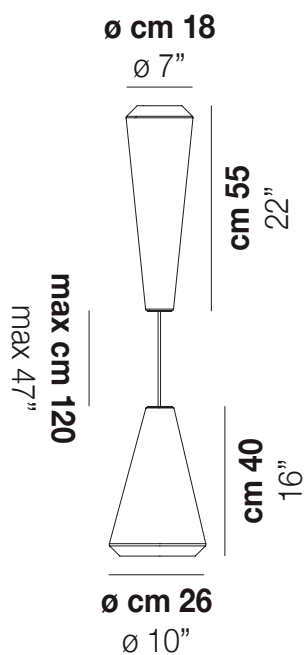

WITHWHIT SP 18 M

:

:

LIGHTING SOURCES

E27  2x100w 220-240V 50/60 Hz

E27

LED  2x5w 220-240V 50/60 Hz

LED 5W - (DRIVER INCLUSO) - 2700K - 600 LUMENS - DIMMERABILE

Mc 0,29

Kg 12

Kg 5,6

download resources

BC/ST

BC

OTHER AVAILABLE VERSIONS