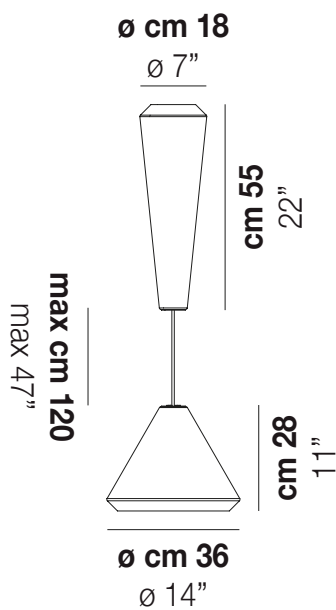

WITHWHIT SP 18 G

:

:

LIGHTING SOURCES

E27  2x100w 220-240V 50/60 Hz

E27

 2x5w 220-240V 50/60 Hz

LED 5W - (DRIVER INCLUSO) - 2700K - 600 LUMENS - DIMMERABILE

Mc 0,28

Kg 11

Kg 5,6

download resources

BC/ST

BC

OTHER AVAILABLE VERSIONS