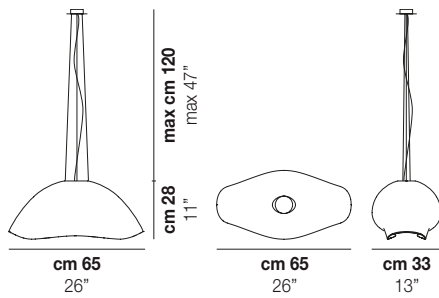

NINFEA SP G

TECHNICAL DATA:

CERTIFICATIONS:

LIGHT SOURCES

E27 ALO	1x77w	220-240V 50/60 Hz
	1x5w	220-240V 50/60 Hz

E27

LED 5W - (DRIVER INCLUDED) - 2700K - 600 LUMENS
 - DIMMABLE

VOLUME	Mc 0,22
GROSS WEIGHT	Kg 12,3
NET WEIGHT	Kg 9