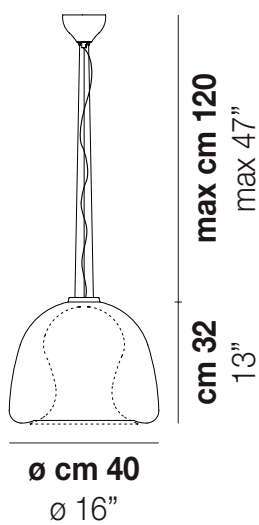

NARANZA SP P

LIGHTING SOURCES

E27 1x77w 220-240V 50/60 Hz E27

Mc 0,24
Kg 12,3
Kg 8,3

download resources

AR

SE

CR

OTHER AVAILABLE VERSIONS

click on the drawing to access the web page of the related product sheet

NARANZA SP G