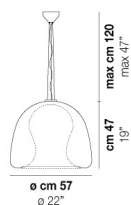

OTHER AVAILABLE VERSIONS

click on the drawing to access the web page of the related product sheet

NARANZA SP G