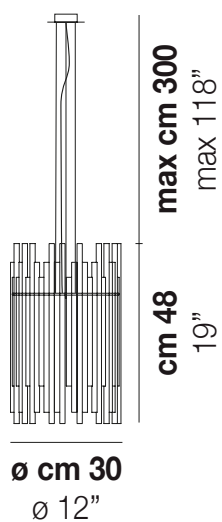

DIADEMA SP 30 B

LIGHTING SOURCES

E27 1x77w 220-240V
 50/60 Hz

E27

LED C 1x5w 220-240V
 50/60 Hz

LED 5W - (DRIVER INCLUSO) - 2700K - 600 LUMENS - DIMMERABILE

Mc 0,11

Kg 12,2

Kg 5,8

download resources

CR

TO

CR

OTHER AVAILABLE VERSIONS