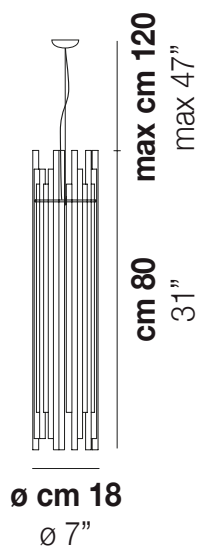

DIADEMA SP 18 C

LIGHTING SOURCES

E27 1x77w 220-240V
50/60 Hz

E27

LED C 1x5w 220-240V
50/60 Hz

LED 5W - (DRIVER INCLUSO) - 2700K - 600 LUMENS - DIMMERABILE

Mc 0,1
Kg 15,1
Kg 10,5

download resources