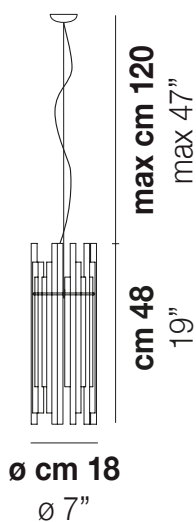

DIADEMA SP 18 B

LIGHTING SOURCES

E27 1x77w 220-240V
50/60 Hz

E27

LED C 1x5w 220-240V
50/60 Hz

LED 5W - (DRIVER INCLUSO) - 2700K - 600 LUMENS - DIMMERABILE

Mc 0,1
Kg 15,1
Kg 10,5

download resources