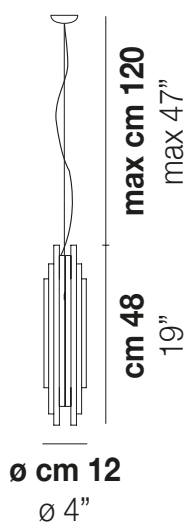

DIADEMA SP 12 B

LIGHTING SOURCES

ALO	1x60w	220-240V 50/60 Hz
LED C 5.5W DIM 2.700K	1x5w	220-240V 50/60 Hz

G9

LED 5W - (DRIVER INCLUSO) - 2700K - 600 LUMENS - DIMMERABILE

Mc 0,05

Kg 0

Kg 0