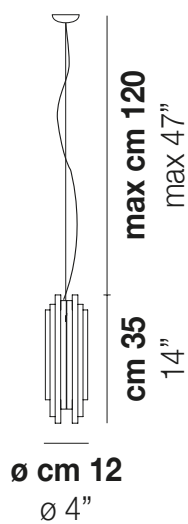

DIADEMA SP 12 A

LIGHTING SOURCES

ALO	1x60w	220-240V 50/60 Hz
LED C 5.28W/10W 2.700K	1x5w	220-240V 50/60 Hz

G9

LED 5W - (DRIVER INCLUSO) - 2700K - 600 LUMENS - DIMMERABILE

Mc 0,05

Kg 8,3

Kg 6