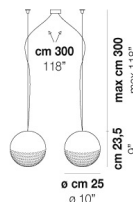

BOLLE SP GD2