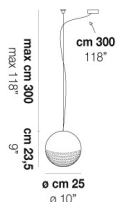

OTHER VERSION AVAILABLE

Click on the version to go to the web version of the product

BOLLE SP GD1