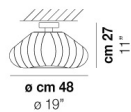

DIAMANTE PL G

TECHNICAL DATA:

CERTIFICATIONS:

LIGHT SOURCES

1x77w 220-240V
50/60 Hz

E27

1x5w 220-240V
50/60 Hz

LED 5W - (DRIVER INCLUDED) - 2700K - 600 LUMENS
- DIMMABLE

VOLUME Mc 0,07
GROSS WEIGHT Kg 7
NET WEIGHT Kg 5

download

SHADE FINISHING

AM

CR

FRAME FINISHING

NI

OTHER VERSION AVAILABLE

Click on the version to go to the web version of the product

DIAMA PL 50