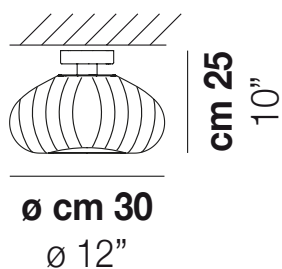

DIAMANTE PL G

TECHNICAL DATA:

CERTIFICATIONS:

LIGHT SOURCES

1x77w 220-240V
50/60 Hz

E27

1x5w 220-240V
50/60 Hz

LED 5W - (DRIVER INCLUDED) - 2700K - 600 LUMENS
- DIMMABLE

VOLUME Mc 0,07
GROSS WEIGHT Kg 7
NET WEIGHT Kg 5

download

SHADE FINISHING

AM

CR

FRAME FINISHING

NI

OTHER VERSION AVAILABLE