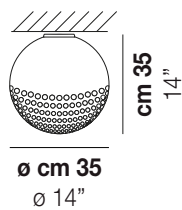

BOLLE PL 35

TECHNICAL DATA:

CERTIFICATIONS:

LIGHT SOURCES

1x77w	220-240V 50/60 Hz	E27
1x12,5w	220-240V 50/60 Hz	LED 12,5W - (DRIVER INCLUDED) - 3000K - 1650 LUMENS - DIMMABLE
1x10w	220-240V 50/60 Hz	LED 10W - 230 VOLT - 3000K - 1130 LUMENS - DIMMABLE

VOLUME Mc 0,1

GROSS WEIGHT Kg 8,8

NET WEIGHT Kg 6,9

[download](#)

SHADE FINISHING

BCBO

FRAME FINISHING

BC