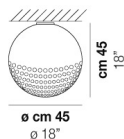

BOLLE PL 35

TECHNICAL DATA:

CERTIFICATIONS:

LIGHT SOURCES

1x77w	220-240V 50/60 Hz	E27
1x12,5w	220-240V 50/60 Hz	LED 12,5W - (DRIVER INCLUDED) - 3000K - 1650 LUMENS - DIMMABLE
1x10w	220-240V 50/60 Hz	LED 10W - 230 VOLT - 3000K - 1130 LUMENS - DIMMABLE

VOLUME Mc 0,1

GROSS WEIGHT Kg 8,8

NET WEIGHT Kg 6,9

[download](#)

SHADE FINISHING

BCBO

FRAME FINISHING

BC

OTHER VERSION AVAILABLE

Click on the version to go to the web version of the product

[BOLLE PL G](#)

[BOLLE PL 45](#)