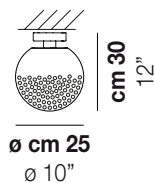

BOLLE PL G

TECHNICAL DATA:

CERTIFICATIONS:

LIGHT SOURCES

1x77w 220-240V
50/60 Hz

E27

1x5w 220-240V
50/60 Hz

LED 5W - (DRIVER INCLUDED) - 2700K - 600 LUMENS
- DIMMABLE

VOLUME Mc 0,05

GROSS WEIGHT Kg 6,3

NET WEIGHT Kg 4,4

download

SHADE FINISHING

BCBO

CRBO

FRAME FINISHING