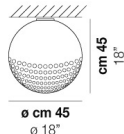

BOLLE PL G

TECHNICAL DATA:

CERTIFICATIONS:

LIGHT SOURCES

1x77w 220-240V
50/60 Hz

E27

1x5w 220-240V
50/60 Hz

LED 5W - (DRIVER INCLUDED) - 2700K - 600 LUMENS
- DIMMABLE

VOLUME Mc 0,05

GROSS WEIGHT Kg 6,3

NET WEIGHT Kg 4,4

download

SHADE FINISHING

BCBO

CRBO

FRAME FINISHING

NI

OTHER VERSION AVAILABLE

Click on the version to go to the web version of the product

BOLLE PL 35

BOLLE PL 45