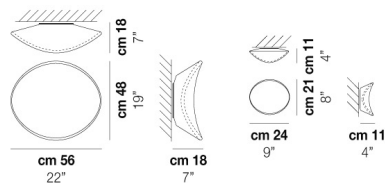

OTHER VERSION AVAILABLE

Click on the version to go to the web version of the product