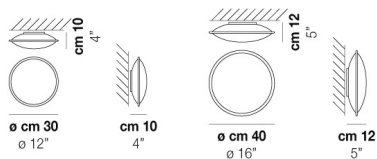

OTHER VERSION AVAILABLE

Click on the version to go to the web version of the product