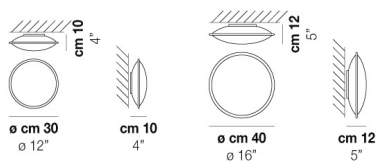

OTHER VERSION AVAILABLE

Click on the version to go to the web version of the product