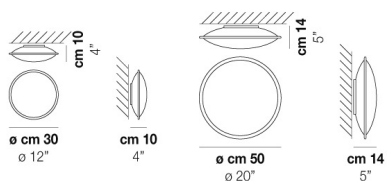

AUROR PP 50

OTHER VERSION AVAILABLE

Click on the version to go to the web version of the product

AUROR PP 30