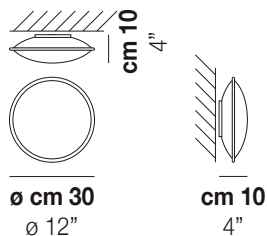

AURORA PL 30