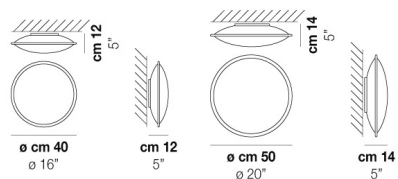

OTHER VERSION AVAILABLE

Click on the version to go to the web version of the product