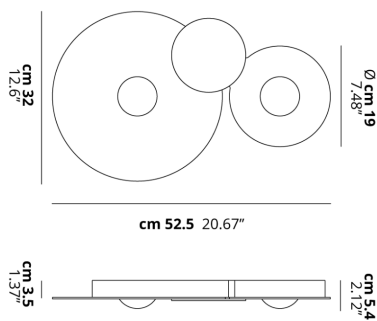

BUGIA

Double

FEATURES

- **Frame:** Metal
- **Diffusor:** Plexiglass
- **Dimmable:** Yes
- **Dimmer:** Not Included
- **Bulb:** Included

BULB

LED DOB 2700K 2 x 15W | 2184 lm

or

LED DOB 3000K 2 x 15W | 2310 lm

SPECIFICATION SHEET

CERTIFICATION

PHOTOMETRIC CURVE

FRAME	DIFFUSOR	LED COLOUR	CODE
Matte White 9010	Glossy Copper	2700K	161036
Matte White 9010	Gold	2700K	161033
Matte White 9010	White	2700K	161033
Matte White 9010	Chrome	3000K	161039
Matte White 9010	Chrome	3000K	161035
Matte White 9010	Glossy Copper	3000K	161040
Matte White 9010	Gold	3000K	161038