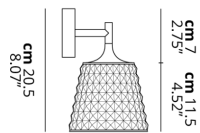

VALENTINA

FEATURES

- Frame:** Metal
- Diffusor:** PMMA
- Dimmable:** Yes
- Dimmer:** Not Included
- Bulb:** Included

BULB

LED 2700K 1 x 6.5W | 600 lm

or

LED 3000K 1 x 6.5W | 650 lm

SPECIFICATION SHEET

CERTIFICATION

PHOTOMETRIC CURVE

FRAME	DIFFUSOR	LED COLOUR	CODE
Chrome	Crystal	2700K	166003
Chrome	Crystal	3000K	166004