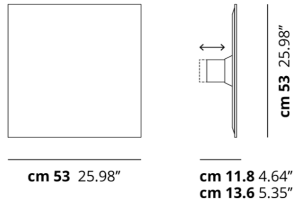

PUZZLE MEGA

Square Small

FEATURES

- Frame:** Metal
- Diffusor:** MDF
- Dimmable:** Yes
- Dimmer:** Not Included
- Bulb:** Included

BULB

LED 2700K 3 x 17W | 5100 lm

or

LED 3000K 3 x 17W | 5400 lm

SPECIFICATION SHEET

CERTIFICATION

PHOTOMETRIC CURVE

FRAME	DIFFUSOR	LED COLOUR	CODE
<input type="radio"/> Matte White 9016	<input type="radio"/> Matte White 9016	2700K	167015
<input type="radio"/> Matte White 9016	<input type="radio"/> Matte White 9016	3000K	167016