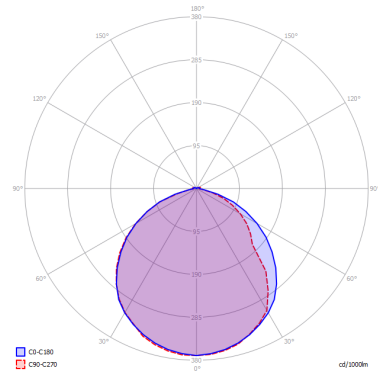

PUZZLE MEGA

Square Small

FEATURES

- Frame:** Metal
- Diffusor:** MDF
- Dimmable:** Yes
- Dimmer:** Not Included
- Bulb:** Included

BULB

LED 2700K 3 x 17W | 5100 lm

or

LED 3000K 3 x 17W | 5400 lm

SPECIFICATION SHEET

CERTIFICATION

PHOTOMETRIC CURVE

FRAME	DIFFUSOR	LED COLOUR	CODE
<input type="radio"/> Matte White 9016	<input type="radio"/> Matte White 9016	2700K	167015
<input type="radio"/> Matte White 9016	<input type="radio"/> Matte White 9016	3000K	167016