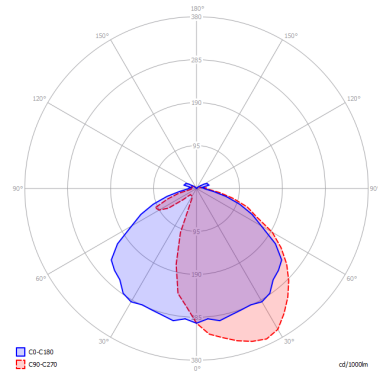

PUZZLE ROUND

Single Round

FEATURES

- Frame:** Metal
- Diffusor:** None
- Dimmable:** Yes
- Dimmer:** Not Included
- Bulb:** Included

BULB

LED 2700K 1 x 17W | 1700 lm

or

LED 3000K 1 x 17W | 1800 lm

SPECIFICATION SHEET

CERTIFICATION

PHOTOMETRIC CURVE

FRAME	DIFFUSOR	LED COLOUR	CODE
 Copperty Bronze	None	2700K	159007
 Matte Black 9005	None	2700K	159009
 Matte White 9016	None	2700K	159001
 Copperty Bronze	None	3000K	159005
 Matte Black 9005	None	3000K	159010
 Matte White 9016	None	3000K	159002