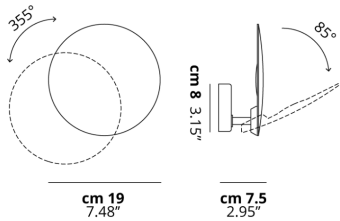

PUZZLE ROUND

Single Round

FEATURES

- Frame:** Metal
- Diffusor:** None
- Dimmable:** Yes
- Dimmer:** Not Included
- Bulb:** Included

BULB

LED 2700K 1 x 17W | 1700 lm

or

LED 3000K 1 x 17W | 1800 lm

SPECIFICATION SHEET

CERTIFICATION

PHOTOMETRIC CURVE

FRAME	DIFFUSOR	LED COLOUR	CODE
 Copperty Bronze	None	2700K	159007
 Matte Black 9005	None	2700K	159009
 Matte White 9016	None	2700K	159001
 Copperty Bronze	None	3000K	159005
 Matte Black 9005	None	3000K	159010
 Matte White 9016	None	3000K	159002