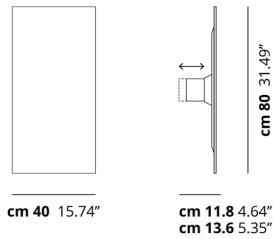

PUZZLE MEGA

Rectangular

FEATURES

- **Frame:**
- **Diffusor:** None
- **Dimmable:** Yes
- **Dimmer:** Not Included
- **Bulb:** Included

BULB

LED 3000K 4 x 17W | 7200 lm

LED 2700K 4 x 17W | 6800 lm

CERTIFICATION

SPECIFICATION SHEET

PHOTOMETRIC CURVE

FRAME	DIFFUSOR	LED COLOUR	CODE
  ☐ Matte White 9016 ☐ Matte White 9016	None ☐ Matte White 9016 ☐ Matte White 9016	Optionally 2700K 3000K	167019 167020