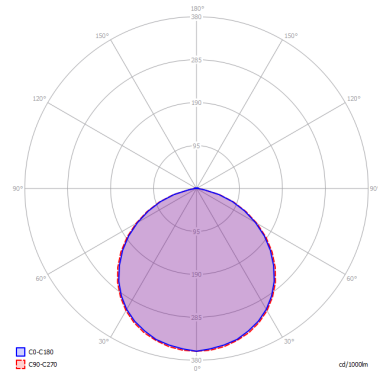

PHOTOMETRIC CURVE

FRAME	DIFFUSOR	LED COLOUR	CODE
  ☐ Matte White 9016 ☐ Matte White 9016	None ☐ Matte White 9016 ☐ Matte White 9016	Optionally 2700K 3000K	167019 167020