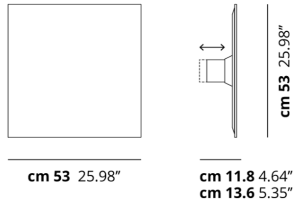

PUZZLE MEGA

Square Small

FEATURES

- **Frame:** Metal
- **Diffusor:** Fine Porcelain Stoneware
- **Dimmable:** Yes
- **Dimmer:** Not Included
- **Bulb:** Included

BULB

LED 2700K 3 x 17W | 5100 lm

or

LED 3000K 3 x 17W | 5400 lm

SPECIFICATION SHEET

CERTIFICATION

PHOTOMETRIC CURVE

FRAME	DIFFUSOR	LED COLOUR	CODE
Matte White 9016	Renoir by Infinity	2700K	167005
Matte White 9016	Renoir by Infinity	3000K	167006