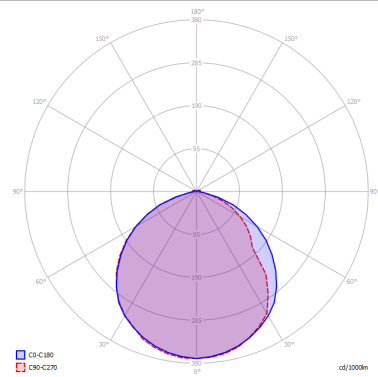

CERTIFICATION

PHOTOMETRIC CURVE

FRAME	DIFFUSOR	LED COLOUR	CODE
Matte White 9016	Renoir by Infinity	2700K	167005
Matte White 9016	Renoir by Infinity	3000K	167006