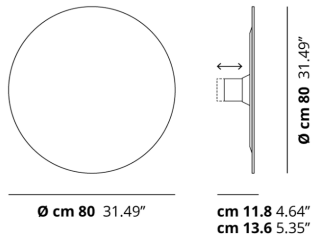

PUZZLE MEGA

Round Large

FEATURES

- Frame:** Metal
- Diffusor:** MDF
- Dimmable:** Yes
- Dimmer:** Not Included
- Bulb:** Included

BULB

LED 3000K 4 x 17W | 7200 lm

LED 2700K 4 x 17W | 6800 lm

CERTIFICATION

SPECIFICATION SHEET

PHOTOMETRIC CURVE

FRAME	DIFFUSOR	LED COLOUR	CODE
<input type="radio"/> Matte White 9016	<input type="radio"/> Matte White 9016	2700K	167013
<input type="radio"/> Matte White 9016	<input type="radio"/> Matte White 9016	3000K	167014