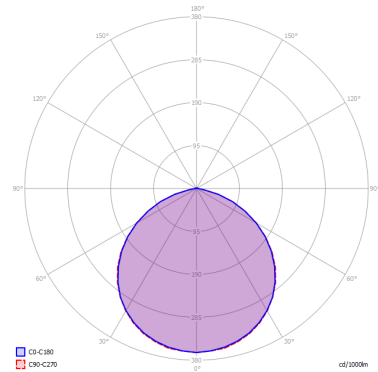

PUZZLE MEGA

Round Large

FEATURES

- Frame:** Metal
- Diffusor:** MDF
- Dimmable:** Yes
- Dimmer:** Not Included
- Bulb:** Included

BULB

LED 3000K 4 x 17W | 7200 lm

LED 2700K 4 x 17W | 6800 lm

CERTIFICATION

SPECIFICATION SHEET

PHOTOMETRIC CURVE

FRAME	DIFFUSOR	LED COLOUR	CODE
<input type="radio"/> Matte White 9016	<input type="radio"/> Matte White 9016	2700K	167013
<input type="radio"/> Matte White 9016	<input type="radio"/> Matte White 9016	3000K	167014