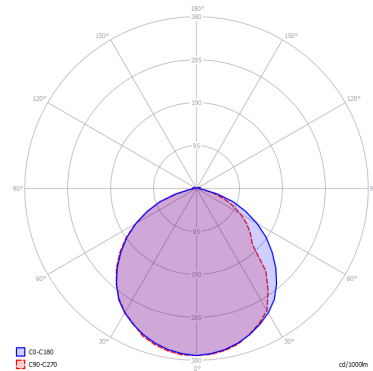

PUZZLE MEGA

Round Small

FEATURES

- Frame:** Metal
- Diffusor:** MDF
- Dimmable:** Yes
- Dimmer:** Not Included
- Bulb:** Included

BULB

LED 2700K 3 x 17W | 5100 lm

or

LED 3000K 3 x 17W | 5400 lm

SPECIFICATION SHEET

CERTIFICATION

PHOTOMETRIC CURVE

FRAME	DIFFUSOR	LED COLOUR	CODE
Matte White 9016	Matte White 9016	2700K	167011
Matte White 9016	Matte White 9016	3000K	167012