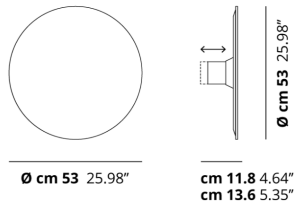

PUZZLE MEGA

Round Small

FEATURES

- Frame:** Metal
- Diffusor:** MDF
- Dimmable:** Yes
- Dimmer:** Not Included
- Bulb:** Included

BULB

LED 2700K 3 x 17W | 5100 lm

or

LED 3000K 3 x 17W | 5400 lm

SPECIFICATION SHEET

CERTIFICATION

PHOTOMETRIC CURVE

FRAME	DIFFUSOR	LED COLOUR	CODE
Matte White 9016	Matte White 9016	2700K	167011
Matte White 9016	Matte White 9016	3000K	167012