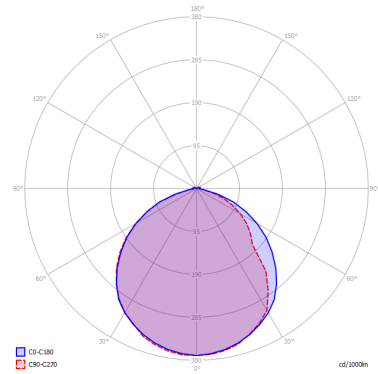

PUZZLE MEGA

Round Small

FEATURES

- Frame:** Metal
- Diffusor:** Fine Porcelain Stoneware
- Dimmable:** Yes
- Dimmer:** Not Included
- Bulb:** Included

BULB

LED 2700K 3 x 17W | 5100 lm

or

LED 3000K 3 x 17W | 5400 lm

SPECIFICATION SHEET

CERTIFICATION

PHOTOMETRIC CURVE

FRAME	DIFFUSOR	LED COLOUR	CODE
Matte White 9016	Renoir by Infinity	2700K	167001
Matte White 9016	Renoir by Infinity	3000K	167002