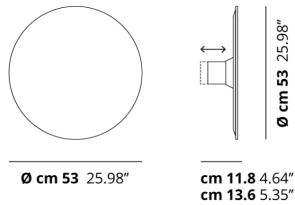

PUZZLE MEGA

Round Small

FEATURES

- Frame:** Metal
- Diffusor:** Fine Porcelain Stoneware
- Dimmable:** Yes
- Dimmer:** Not Included
- Bulb:** Included

BULB

LED 2700K 3 x 17W | 5100 lm

or

LED 3000K 3 x 17W | 5400 lm

SPECIFICATION SHEET

CERTIFICATION

PHOTOMETRIC CURVE

FRAME	DIFFUSOR	LED COLOUR	CODE
Matte White 9016	Renoir by Infinity	2700K	167001
Matte White 9016	Renoir by Infinity	3000K	167002