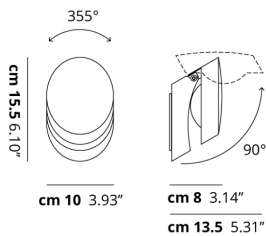

CERTIFICATION

PHOTOMETRIC CURVE

None

FRAME	DIFFUSOR	LED COLOUR	CODE
Copperty Bronze	None	2700K	155002
Matte Black 9005	None	2700K	155008
Matte White 9016	None	2700K	155001
Copperty Bronze	None	3000K	155005
Matte Black 9005	None	3000K	155009
Matte White 9016	None	3000K	155004