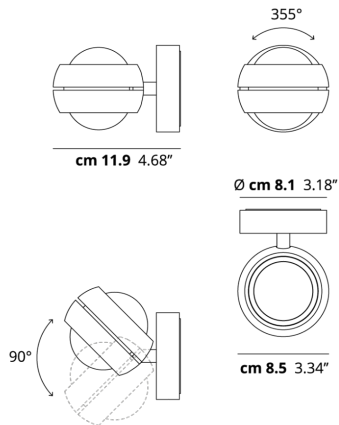

NAUTILUS

Mini

FEATURES

- Frame:** Metal
- Diffusor:** None
- Dimmable:** Yes
- Dimmer:** Not Included
- Bulb:** Included

BULB

LED DOB 2700K 2 x 6W | 816 lm

or

LED DOB 3000K 2 x 6W | 840 lm

SPECIFICATION SHEET

CERTIFICATION

PHOTOMETRIC CURVE

FRAME	DIFFUSOR	LED COLOUR	CODE
● Matte Black 9005	None	2700K	165042
○ Matte White 9010	None	2700K	165041
● Matte Black 9005	None	3000K	165047
○ Matte White 9010	None	3000K	165046