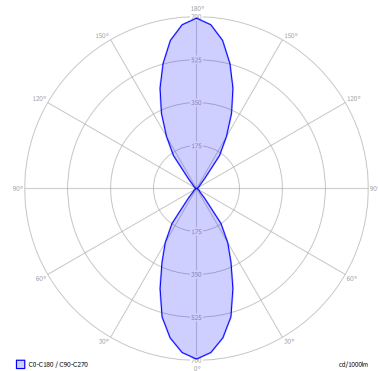

NAUTILUS

Mini

FEATURES

- Frame:** Metal
- Diffusor:** None
- Dimmable:** Yes
- Dimmer:** Not Included
- Bulb:** Included

BULB

LED DOB 2700K 2 x 6W | 816 lm

or

LED DOB 3000K 2 x 6W | 840 lm

SPECIFICATION SHEET

CERTIFICATION

PHOTOMETRIC CURVE

FRAME	DIFFUSOR	LED COLOUR	CODE
● Matte Black 9005	None	2700K	165042
○ Matte White 9010	None	2700K	165041
● Matte Black 9005	None	3000K	165047
○ Matte White 9010	None	3000K	165046