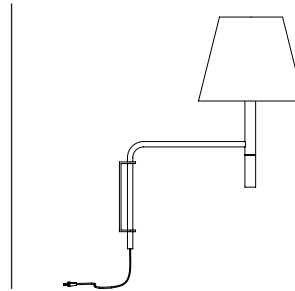

# BC1

Santa & Cole Team, 1995

Wall Lamp

A pivoting metal arm comprising an angled tube feeds the cable downwards to the nearest socket. The shaft has a beech handle at the bottom end to adjust the shade according to the light strength needed.

## GENERAL DESCRIPTION

Satin nickel structure and beech wood handle.

Moveable arm with plug.

Electric cable length: 3,5 m /137.8"

Shade available in 7 finishes:

- Stitched beige parchment
- Natural ribbon
- Red-amber ribbon
- Black ribbon
- Terracotta Raw Color ribbon
- Mustard Raw Color ribbon
- Green Raw Color ribbon